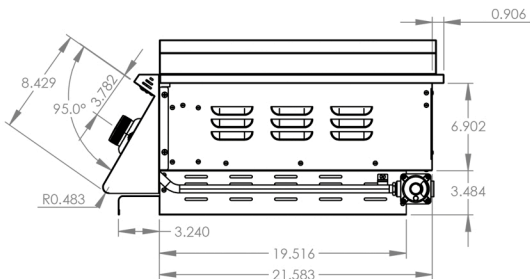

THE ALL-NEW **GAS GRIDDLE**

30" GAS GRIDDLE
(GRID30-LP / GRID30-NG)

Explore new flavors with the all-new, premium 30" Gas Griddle by SummerSet. Constructed of #304 stainless steel, this heavy-duty flat top grill is the perfect addition to your outdoor kitchen, diversifying your menu, and adding a host of new flavors. The expansive, 495-square-inch cooking surface is made of half-inch thick steel, powered by two 18,000 BTU U-Tube burners below. The combined 36,000 BTUs of power guaranty searing heat, perfect for steaks, burgers, carne asada, eggs, pancakes, and more. Blue LEDs illuminate the front panel, while the full-size #304 stainless steel cover ensures your griddle plate is protected from the elements and always ready for the next meal. Fire up the Gas Griddle by SummerSet and take your culinary experiences to new heights.

MAP: \$2,249

Features:

- #304 Stainless Steel Construction
- ½" Thick Stainless Steel Cooking Surface
- 495 Sq. Inches of Cooking Surface
- 18,000 BTU Stainless Steel U-Tube Burners
- 36,000 Total BTU Output
- Included #304 Stainless Steel, Removable Lid
- Large Capacity Drip Tray
- Blue Exterior LED Lighting
- High-Power, Reliable Flame-Thrower Ignition
- Overall Dimensions: 30" W x 28" D x 11" H
- Cutout Dimensions: 28 1/4" W x 21 7/8" D x 10 3/4" H
- Weight: 120 LB.
- CSA Certified
- AMD Direct Gold Standard Warranty