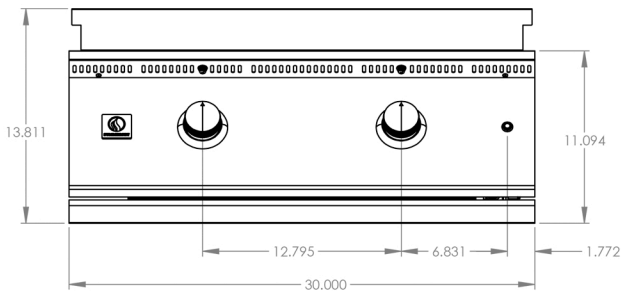

THE ALL-NEW **GAS GRIDDLE**

30" GAS GRIDDLE
(GRID30-LP / GRID30-NG)

Explore new flavors with the all-new, premium 30" Gas Griddle by SummerSet. Constructed of #304 stainless steel, this heavy-duty flat top grill is the perfect addition to your outdoor kitchen, diversifying your menu, and adding a host of new flavors. The expansive, 495-square-inch cooking surface is made of half-inch thick steel, powered by two 18,000 BTU U-Tube burners below. The combined 36,000 BTUs of power guaranty searing heat, perfect for steaks, burgers, carne asada, eggs, pancakes, and more. Blue LEDs illuminate the front panel, while the full-size #304 stainless steel cover ensures your griddle plate is protected from the elements and always ready for the next meal. Fire up the Gas Griddle by SummerSet and take your culinary experiences to new heights.

MAP: \$2,249

Features:

- #304 Stainless Steel Construction
- ½" Thick Stainless Steel Cooking Surface
- 495 Sq. Inches of Cooking Surface
- 18,000 BTU Stainless Steel U-Tube Burners
- 36,000 Total BTU Output
- Included #304 Stainless Steel, Removable Lid
- Large Capacity Drip Tray
- Blue Exterior LED Lighting
- High-Power, Reliable Flame-Thrower Ignition
- Overall Dimensions: 30" W x 28" D x 11" H
- Cutout Dimensions: 28 1/4" W x 21 7/8" D x 10 3/4" H
- Weight: 120 LB.
- CSA Certified
- AMD Direct Gold Standard Warranty