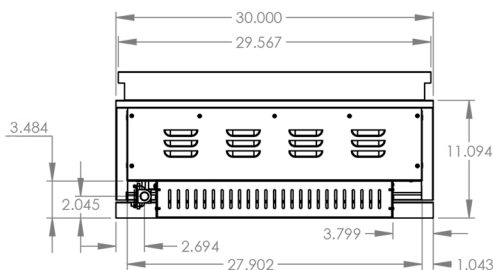

THE ALL-NEW **GAS GRIDDLE**

30" GAS GRIDDLE
(GRID30-LP / GRID30-NG)

Explore new flavors with the all-new, premium 30" Gas Griddle by SummerSet. Constructed of #304 stainless steel, this heavy-duty flat top grill is the perfect addition to your outdoor kitchen, diversifying your menu, and adding a host of new flavors. The expansive, 495-square-inch cooking surface is made of half-inch thick steel, powered by two 18,000 BTU U-Tube burners below. The combined 36,000 BTUs of power guaranty searing heat, perfect for steaks, burgers, carne asada, eggs, pancakes, and more. Blue LEDs illuminate the front panel, while the full-size #304 stainless steel cover ensures your griddle plate is protected from the elements and always ready for the next meal. Fire up the Gas Griddle by SummerSet and take your culinary experiences to new heights.

MAP: \$2,249

Features:

- #304 Stainless Steel Construction
- ½" Thick Stainless Steel Cooking Surface
- 495 Sq. Inches of Cooking Surface
- 18,000 BTU Stainless Steel U-Tube Burners
- 36,000 Total BTU Output
- Included #304 Stainless Steel, Removable Lid
- Large Capacity Drip Tray
- Blue Exterior LED Lighting
- High-Power, Reliable Flame-Thrower Ignition
- Overall Dimensions: 30" W x 28" D x 11" H
- Cutout Dimensions: 28 1/4" W x 21 7/8" D x 10 3/4" H
- Weight: 120 LB.
- CSA Certified
- AMD Direct Gold Standard Warranty